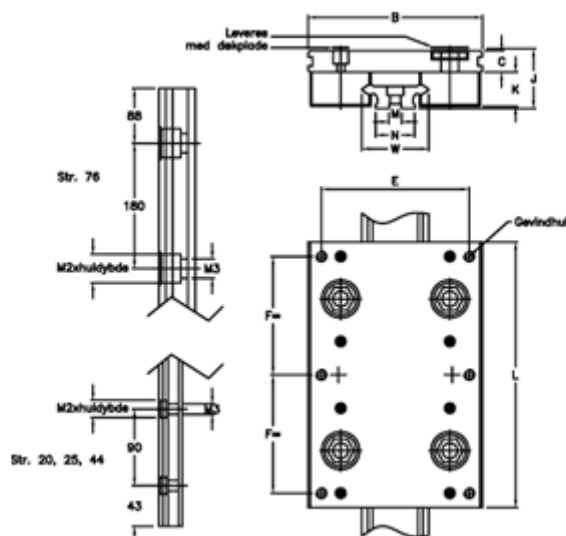

Article number: 056512010266

Description: Hepco Simple Select 20 1-266

Measures

B = 64	M = 5x2
C = 10.0	M1 = 4.5
E = 50	M2 = 8x4,1
F = 44	N = 12.4
G = 6xM5	Size = 20
J = 24.95	W = 20
K = 14.0	
L = 100	